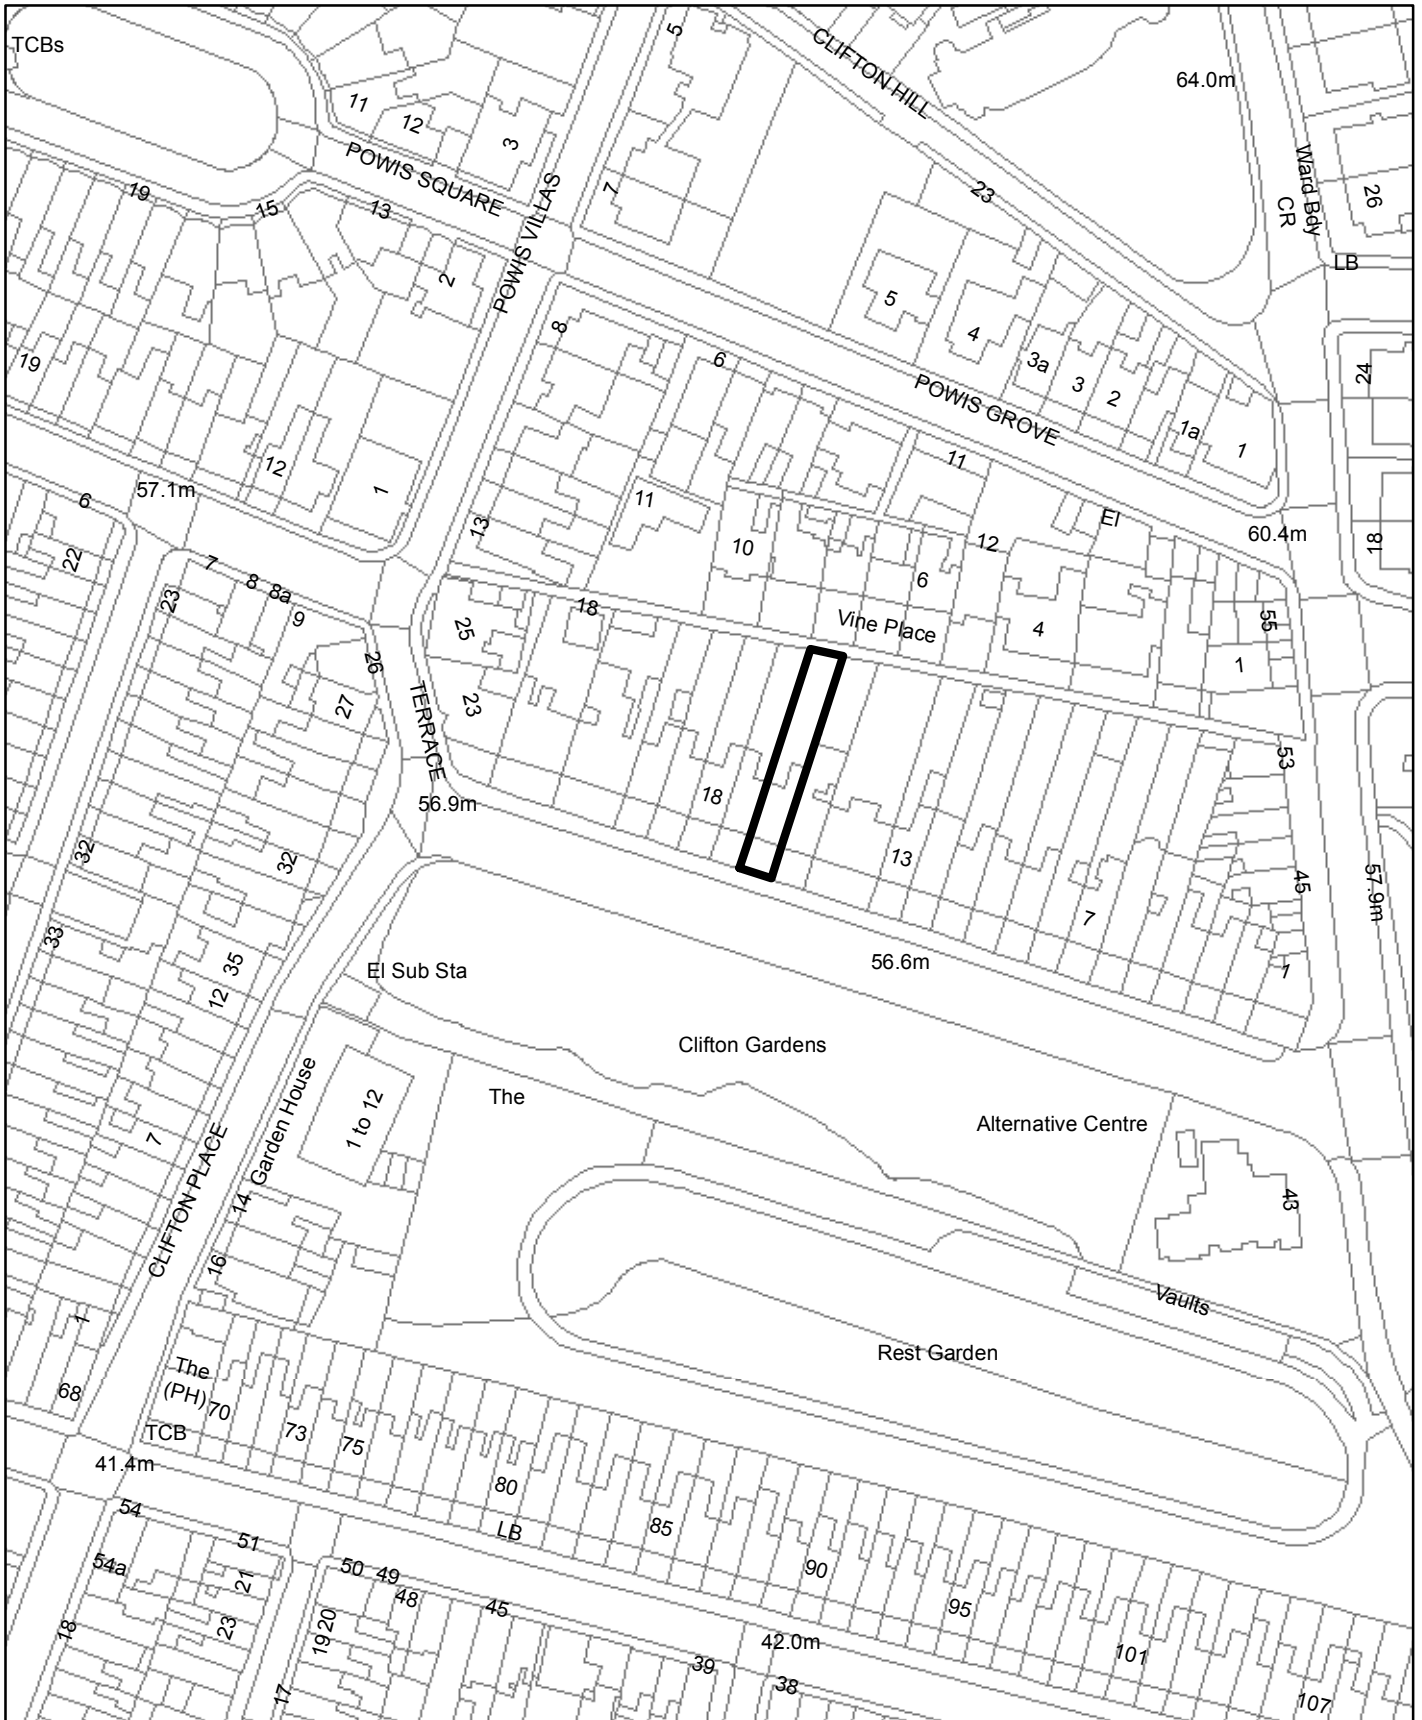

BH2016/06433 16 Clifton Terrace, Brighton

**Brighton & Hove
City Council**

Scale: 1:1,250